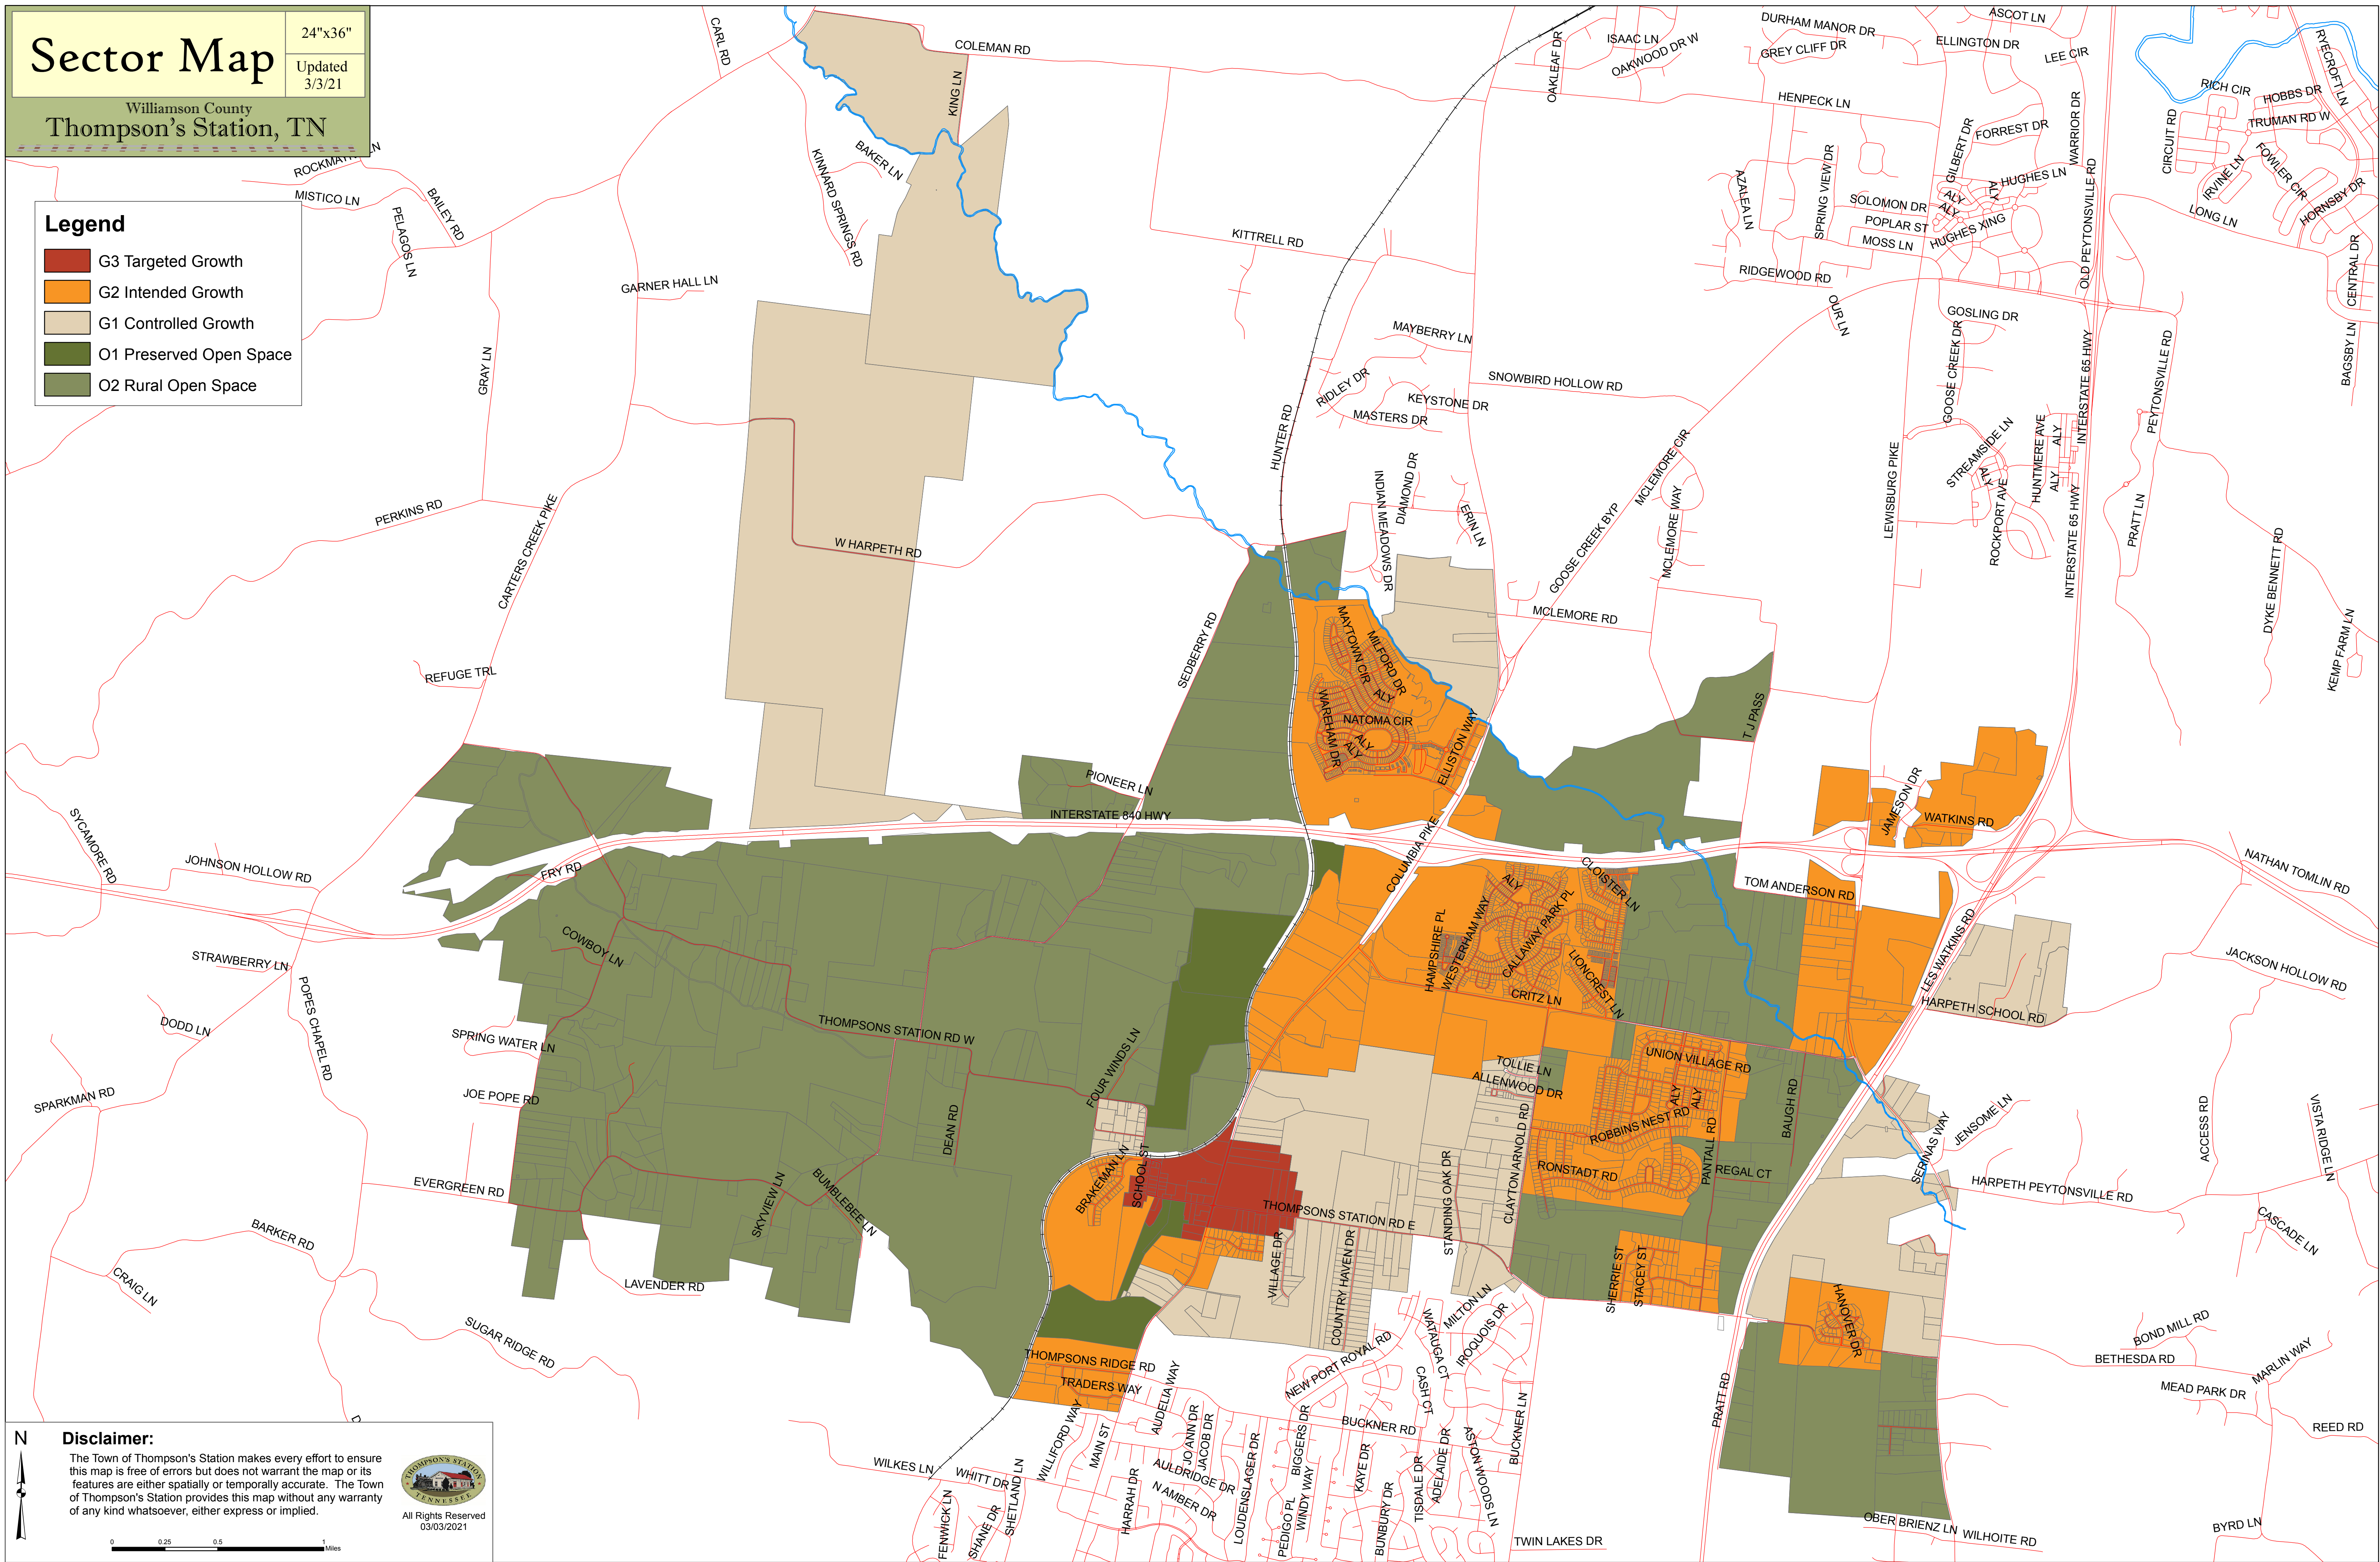

# Sector Map

24"x36"

Updated  
3/3/21

Williamson County  
Thompson's Station, TN

## Legend

- G3 Targeted Growth
- G2 Intended Growth
- G1 Controlled Growth
- O1 Preserved Open Space
- O2 Rural Open Space

**Disclaimer:**  
The Town of Thompson's Station makes every effort to ensure this map is free of errors but does not warrant the map or its features are either spatially or temporally accurate. The Town of Thompson's Station provides this map without any warranty of any kind whatsoever, either express or implied.