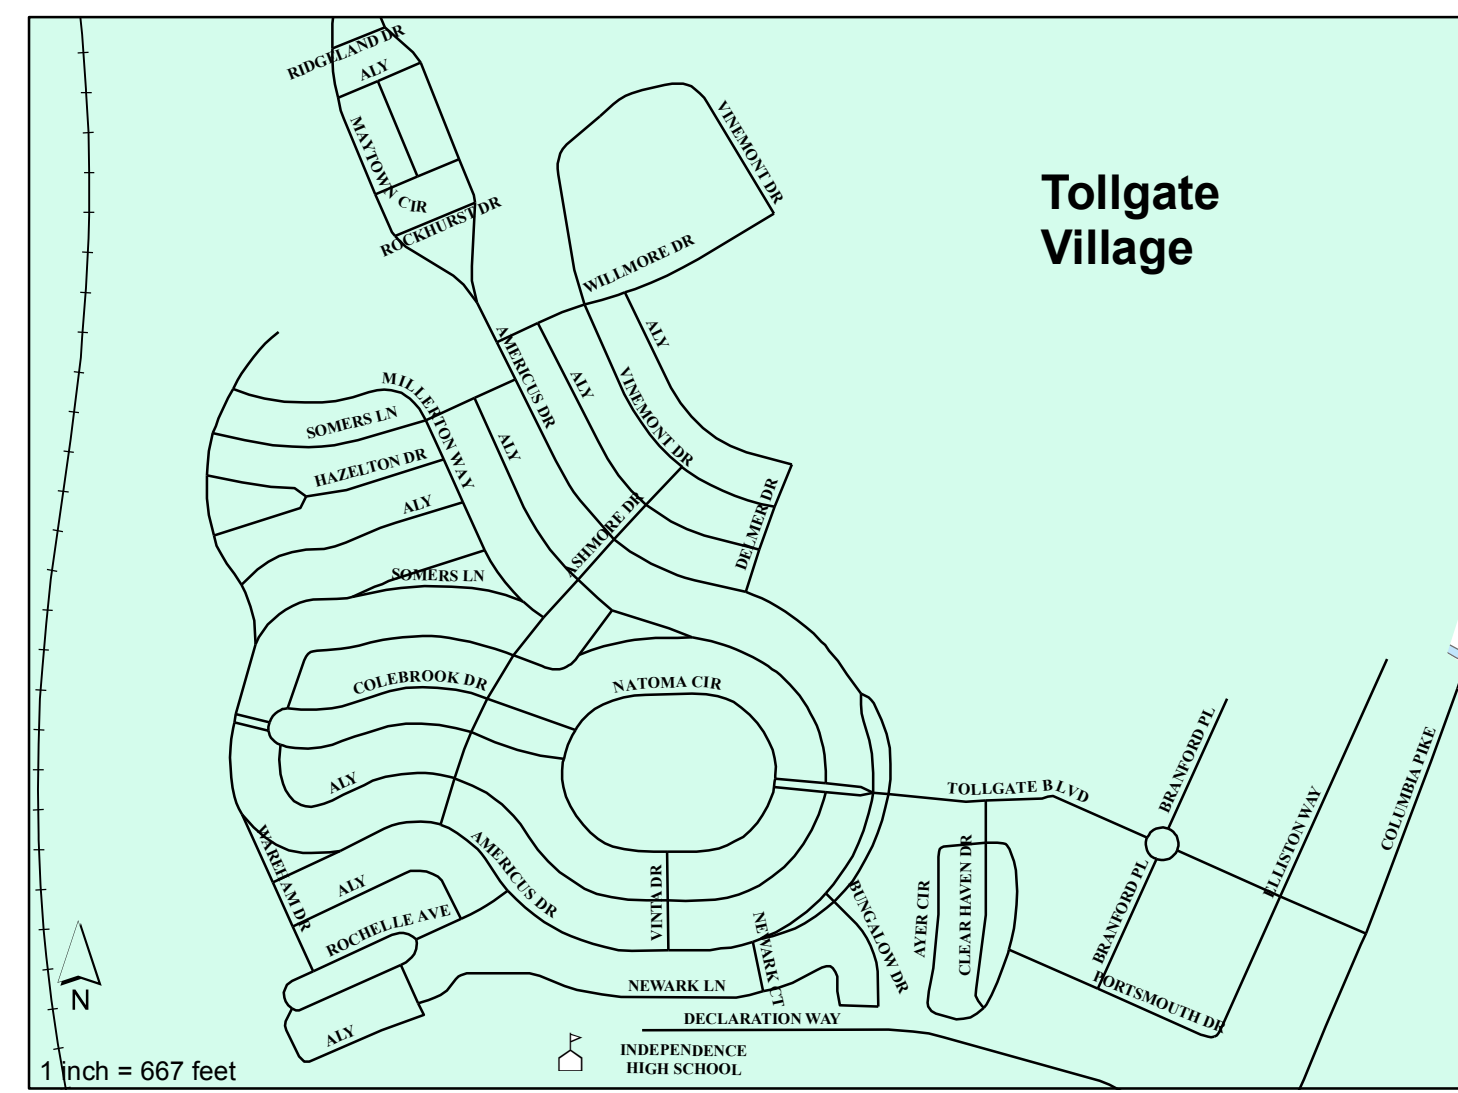

The Town of Thompson's Station

Established in 1990