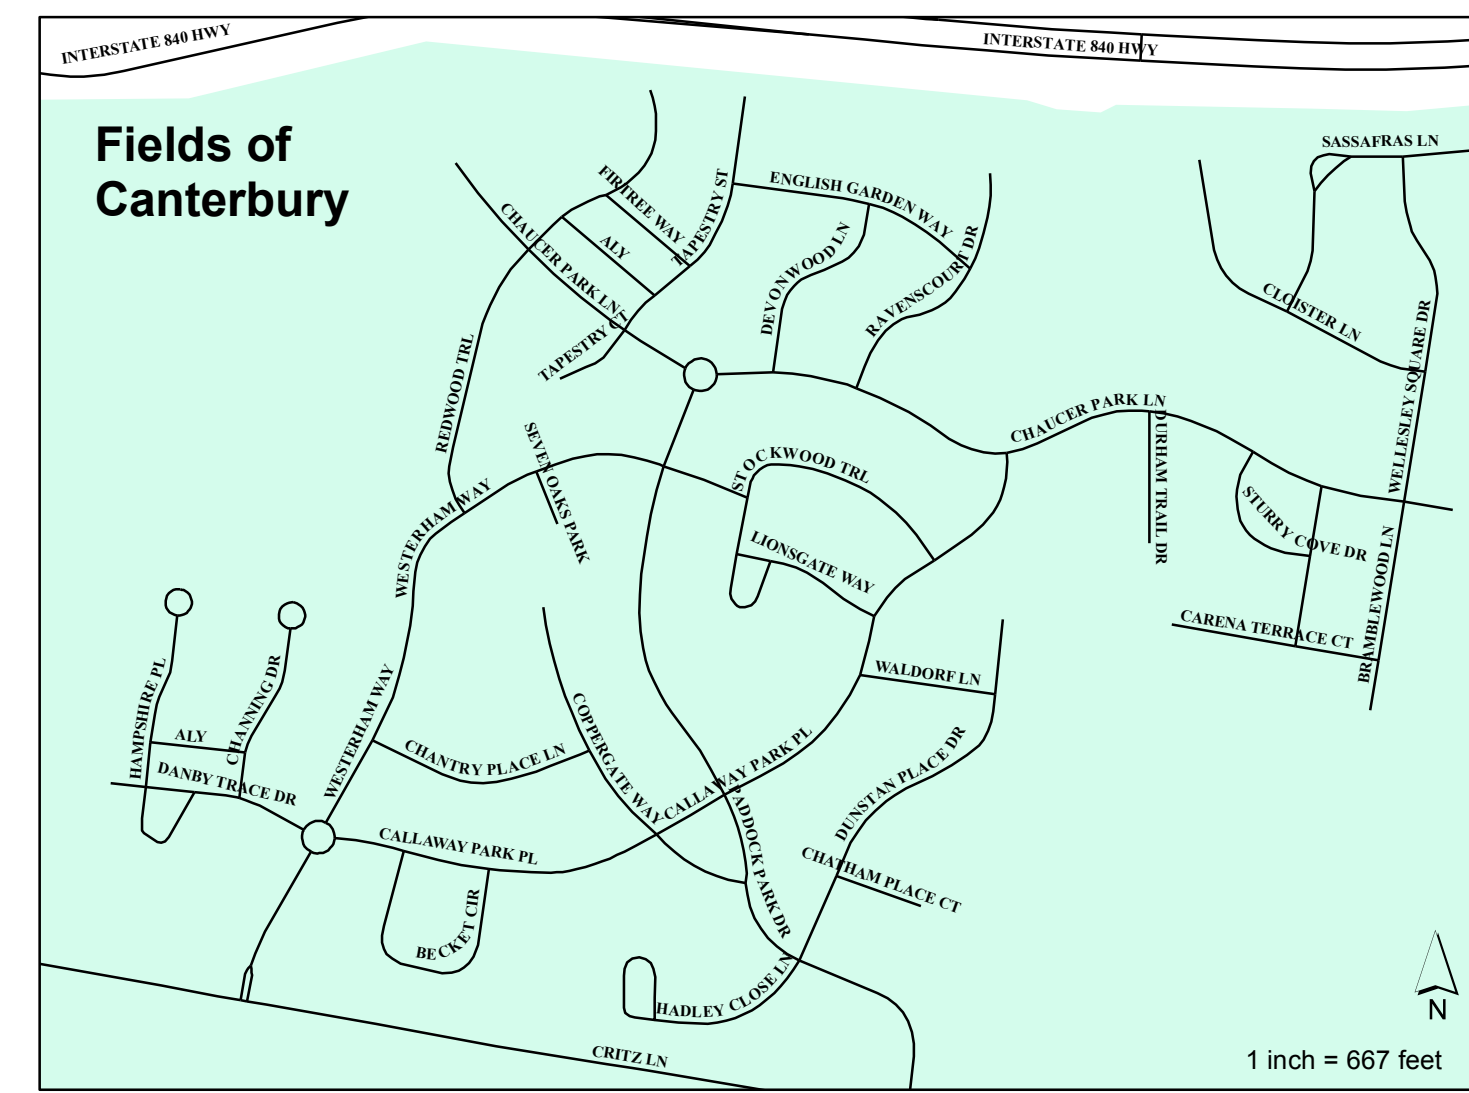

# The Town of Thompson's Station

Established in 1990

### Collector Roads

- Cayce Springs Rd
- Clayton Arnold Rd
- Critz Ln
- Evergreen Rd
- Pantall Rd
- Sedberry Rd
- Thompson's Station Rd East
- Thompson's Station Rd West
- Traders Way
- W. Harpeth Rd (Section)

### Allenwood

- Allenwood Dr

- Les Watkins Rd
- Old Thompson's Station Rd
- Pratt Rd
- School St
- Sherrie St
- Stacey St
- Standing Oak Dr
- Station South Dr
- Thompson's Ridge Rd
- Tollie Ln
- Tom Anderson Rd
- Village Dr
- Watkins Rd

### Local Roads

- Baugh Rd
- Berry Patch Rd
- Blackberry Estates Dr
- Blair Park Cir
- Bloomfield Dr
- Brenda St
- Country Haven Dr
- Dean Rd
- Dudley Dr
- Dustin Dr
- Hanover Dr
- Hemmingway Cir
- Learcrest Ct