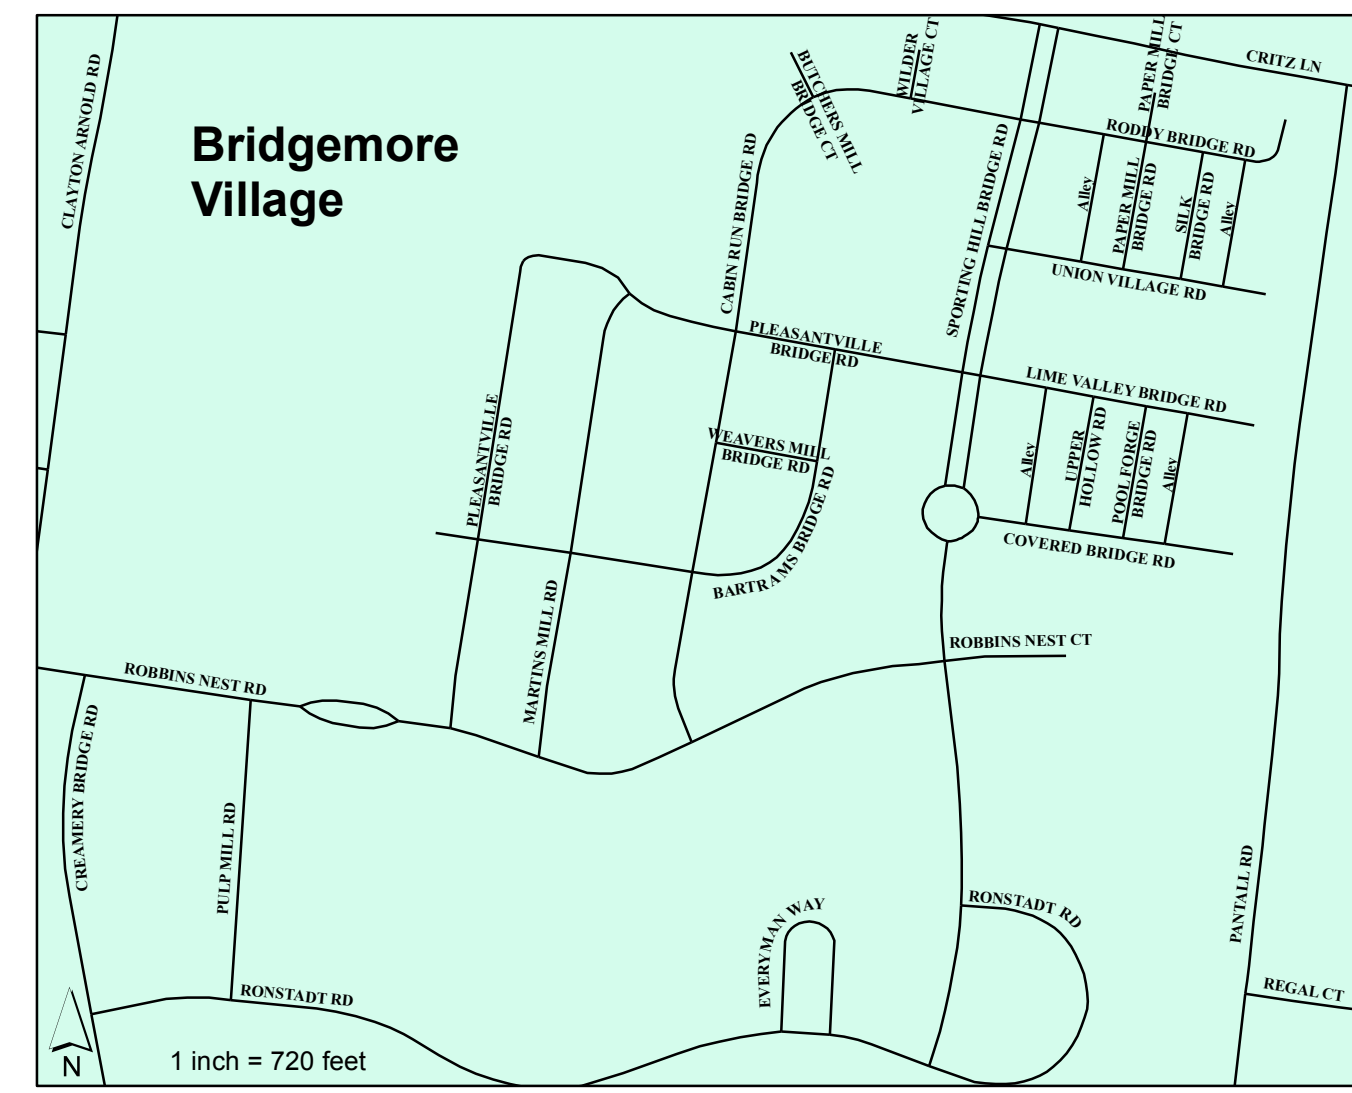

# The Town of Thompson's Station

Established in 1990

### Collector Roads

- Cayce Springs Rd
- Clayton Arnold Rd
- Critz Ln
- Evergreen Rd
- Pantall Rd
- Sedberry Rd
- Thompson's Station Rd East
- Thompson's Station Rd West
- Traders Way
- W. Harpeth Rd (Section)

### Allenwood

- Allenwood Dr

- Les Watkins Rd
- Old Thompson's Station Rd
- Pratt Rd
- School St
- Sherrie St
- Stacey St
- Standing Oak Dr
- Station South Dr
- Thompson's Ridge Rd
- Tollie Ln
- Tom Anderson Rd
- Village Dr
- Watkins Rd

### Local Roads

- Baugh Rd
- Berry Patch Rd
- Blackberry Estates Dr
- Blair Park Cir
- Bloomfield Dr
- Brenda St
- Country Haven Dr
- Dean Rd
- Dudley Dr
- Dustin Dr
- Hanover Dr
- Hemmingway Cir
- Learcrest Ct