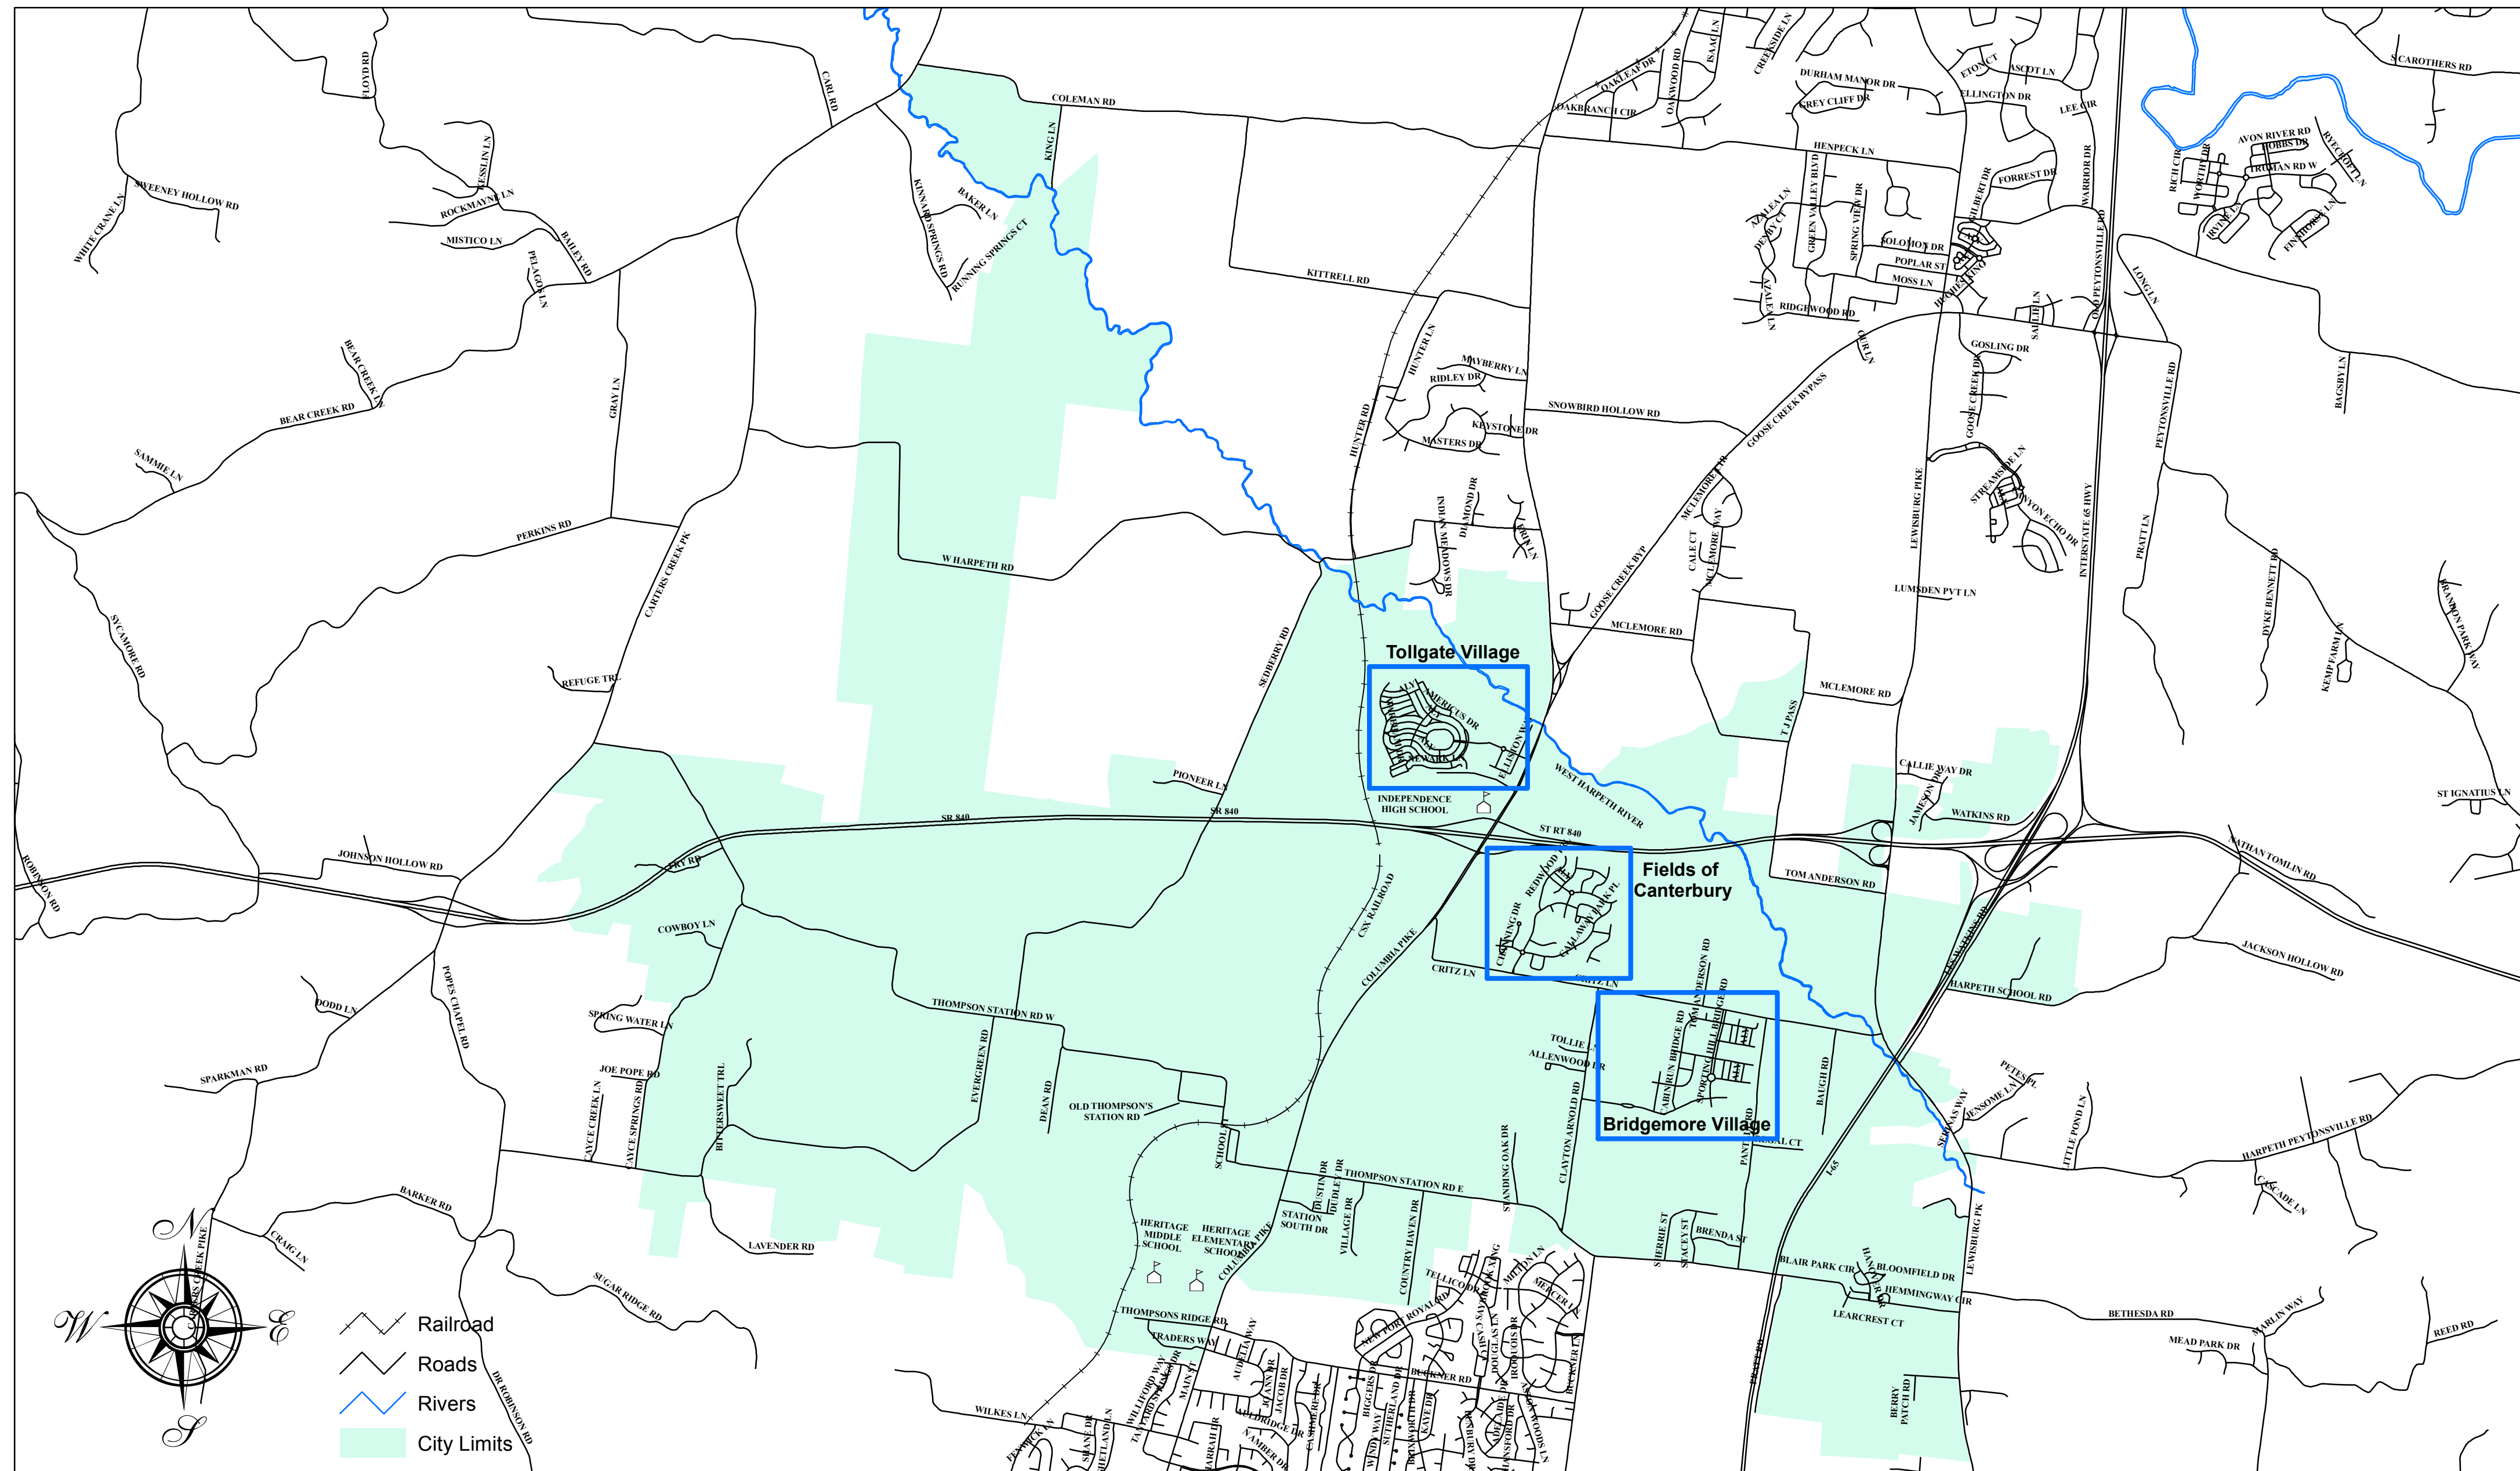

South of Tollie Ln

- Allenwood Dr