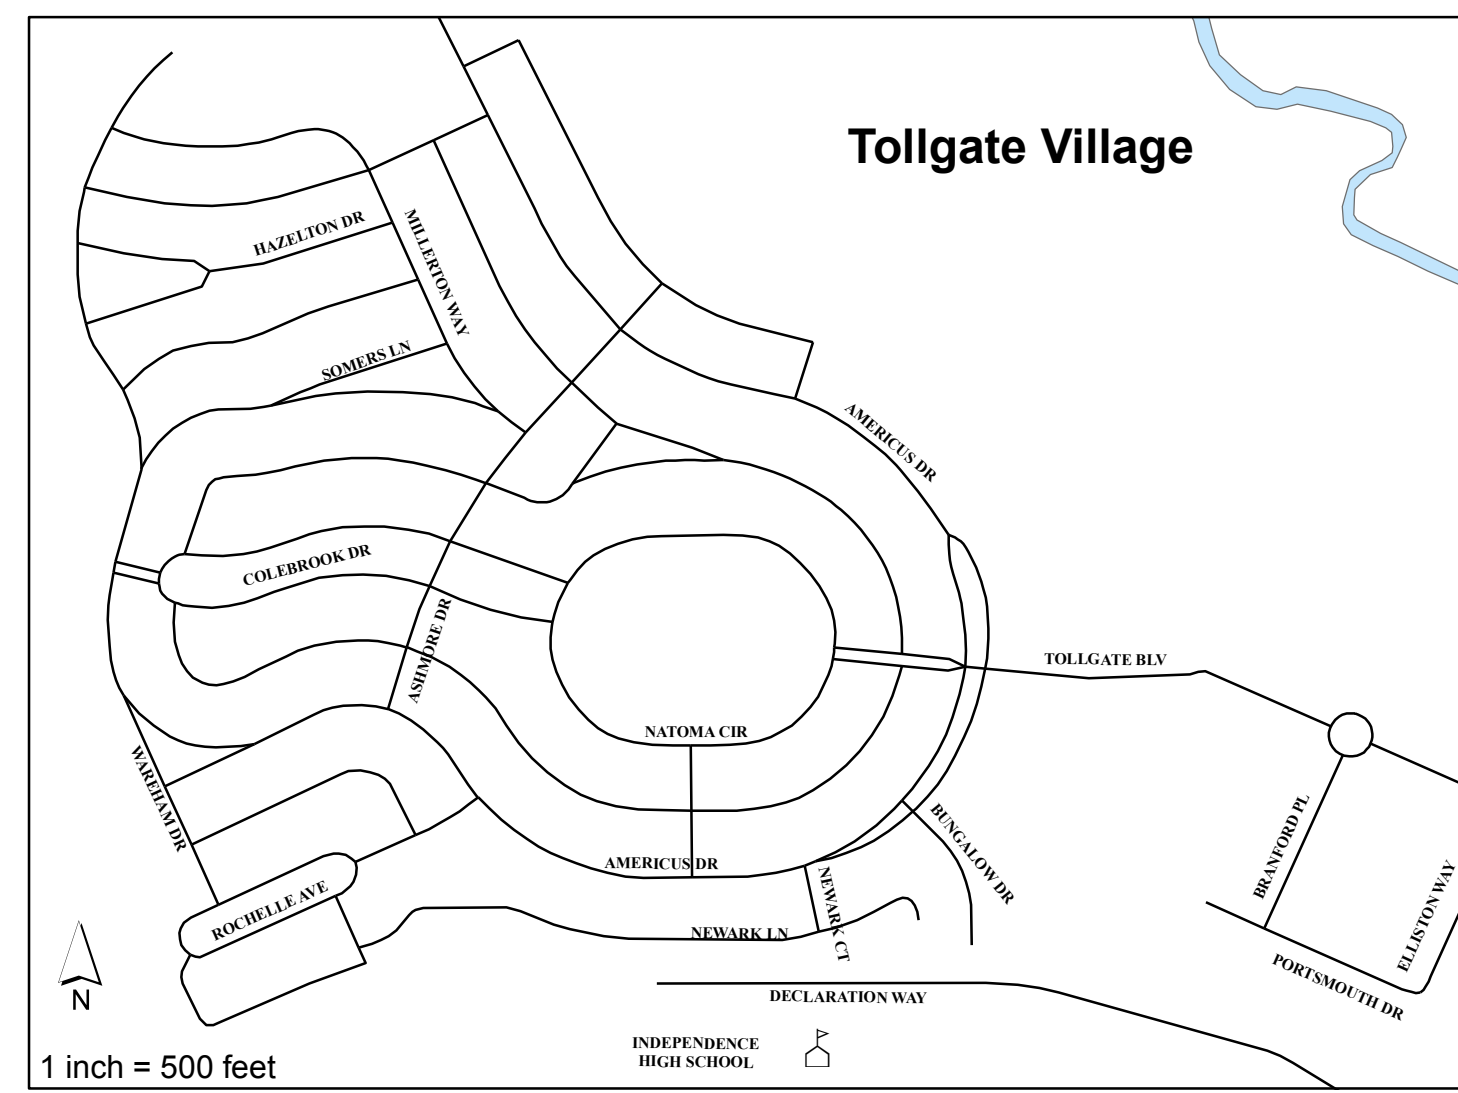

The Town of Thompson's Station

Established in 1990

Index

Collector Roads

- Cayce Springs Rd
- Clayton Arnold Rd
- Critz Ln
- Evergreen Rd
- Pantall Rd
- Sedberry Rd
- Thompson's Station Rd East
- Thompson's Station Rd West
- Thompson's Ridge Rd
- Traders Way

Private Roads

- Cowboy Ln
- Fry Rd
- Pioneer Ln
- Regal Ct
- Bittersweet Trl

Local Roads

- Baugh Rd
- Brenda St
- Country Haven Dr
- Dean Rd
- Dudley Dr
- Dustin Dr
- Les Watkins Rd
- Old Thompson's Station Rd
- School St
- Sherrie St
- Stacey St
- Standing Oak Dr
- Station South Dr
- Tollie Ln
- Tom Anderson Rd
- Village Dr
- Watkins Rd
- Hanover Dr

- Learcrest Ct
- Blair Park Cir
- Bloomfield Dr
- Hemmingway Cir
- Blackberry Estates Dr
- Berry Patch Rd
- Pratt Rd

Local Developer Maintained Roads

Fields of Canterbury

- Becket Cir
- Callaway Park Pl
- Channing Dr
- Chantry Place Ln
- Chatham Place Ct
- Chaucer Park Ln
- Coppergate Way
- Danby Trace Dr
- Devonwood Ln
- Dunstan Place Dr
- English Garden Way
- Firtree Way
- Hampshire Pl
- Lionsgate Way
- Paddock Park Dr
- Ravenscourt Dr
- Redwood Trl
- Seven Oaks Par
- Stockwood Trl
- Tapestry Ct
- Tapestry Rd
- Waldorf Ln
- Westerham Way

South of Tollie Ln

- Allenwood Dr

1 inch = 3,000 feet