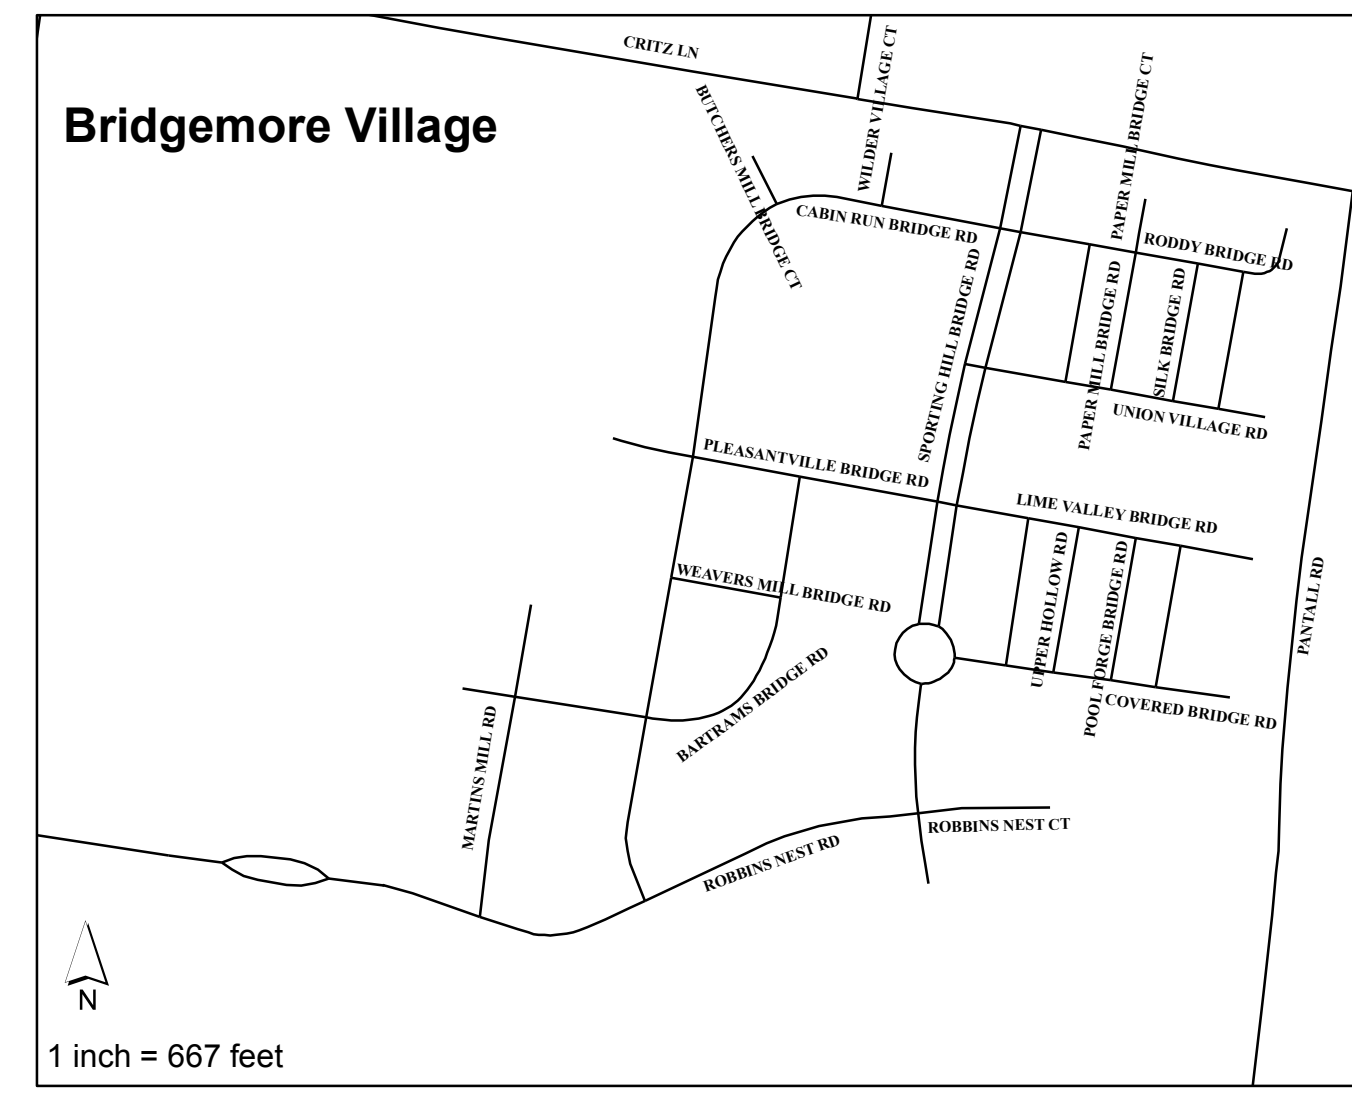

The Town of Thompson's Station

Established in 1990

Index

Collector Roads

- Cayce Springs Rd
- Clayton Arnold Rd
- Critz Ln
- Evergreen Rd
- Pantall Rd
- Sedberry Rd
- Thompson's Station Rd East
- Thompson's Station Rd West
- Thompson's Ridge Rd
- Traders Way

Private Roads

- Cowboy Ln
- Fry Rd
- Pioneer Ln
- Regal Ct
- Bittersweet Trl

Local Roads

- Baugh Rd
- Brenda St
- Country Haven Dr
- Dean Rd
- Dudley Dr
- Dustin Dr
- Les Watkins Rd
- Old Thompson's Station Rd
- School St
- Sherrie St
- Stacey St
- Standing Oak Dr
- Station South Dr
- Tollie Ln
- Tom Anderson Rd
- Village Dr
- Watkins Rd
- Hanover Dr

Tollgate Village

- Americus Dr
- Ashmore Dr
- Bungalow Dr
- Branford Pl
- Colebrook Dr
- Elliston Way
- Hazelton Way
- Millerton Way
- Natoma Cir
- Newark Ct
- Newark Ln
- Portsmouth Dr
- Rochelle Ave
- Somers Ln
- Wareham Dr

South of Tollie Ln

- Allenwood Dr

1 inch = 3,000 feet